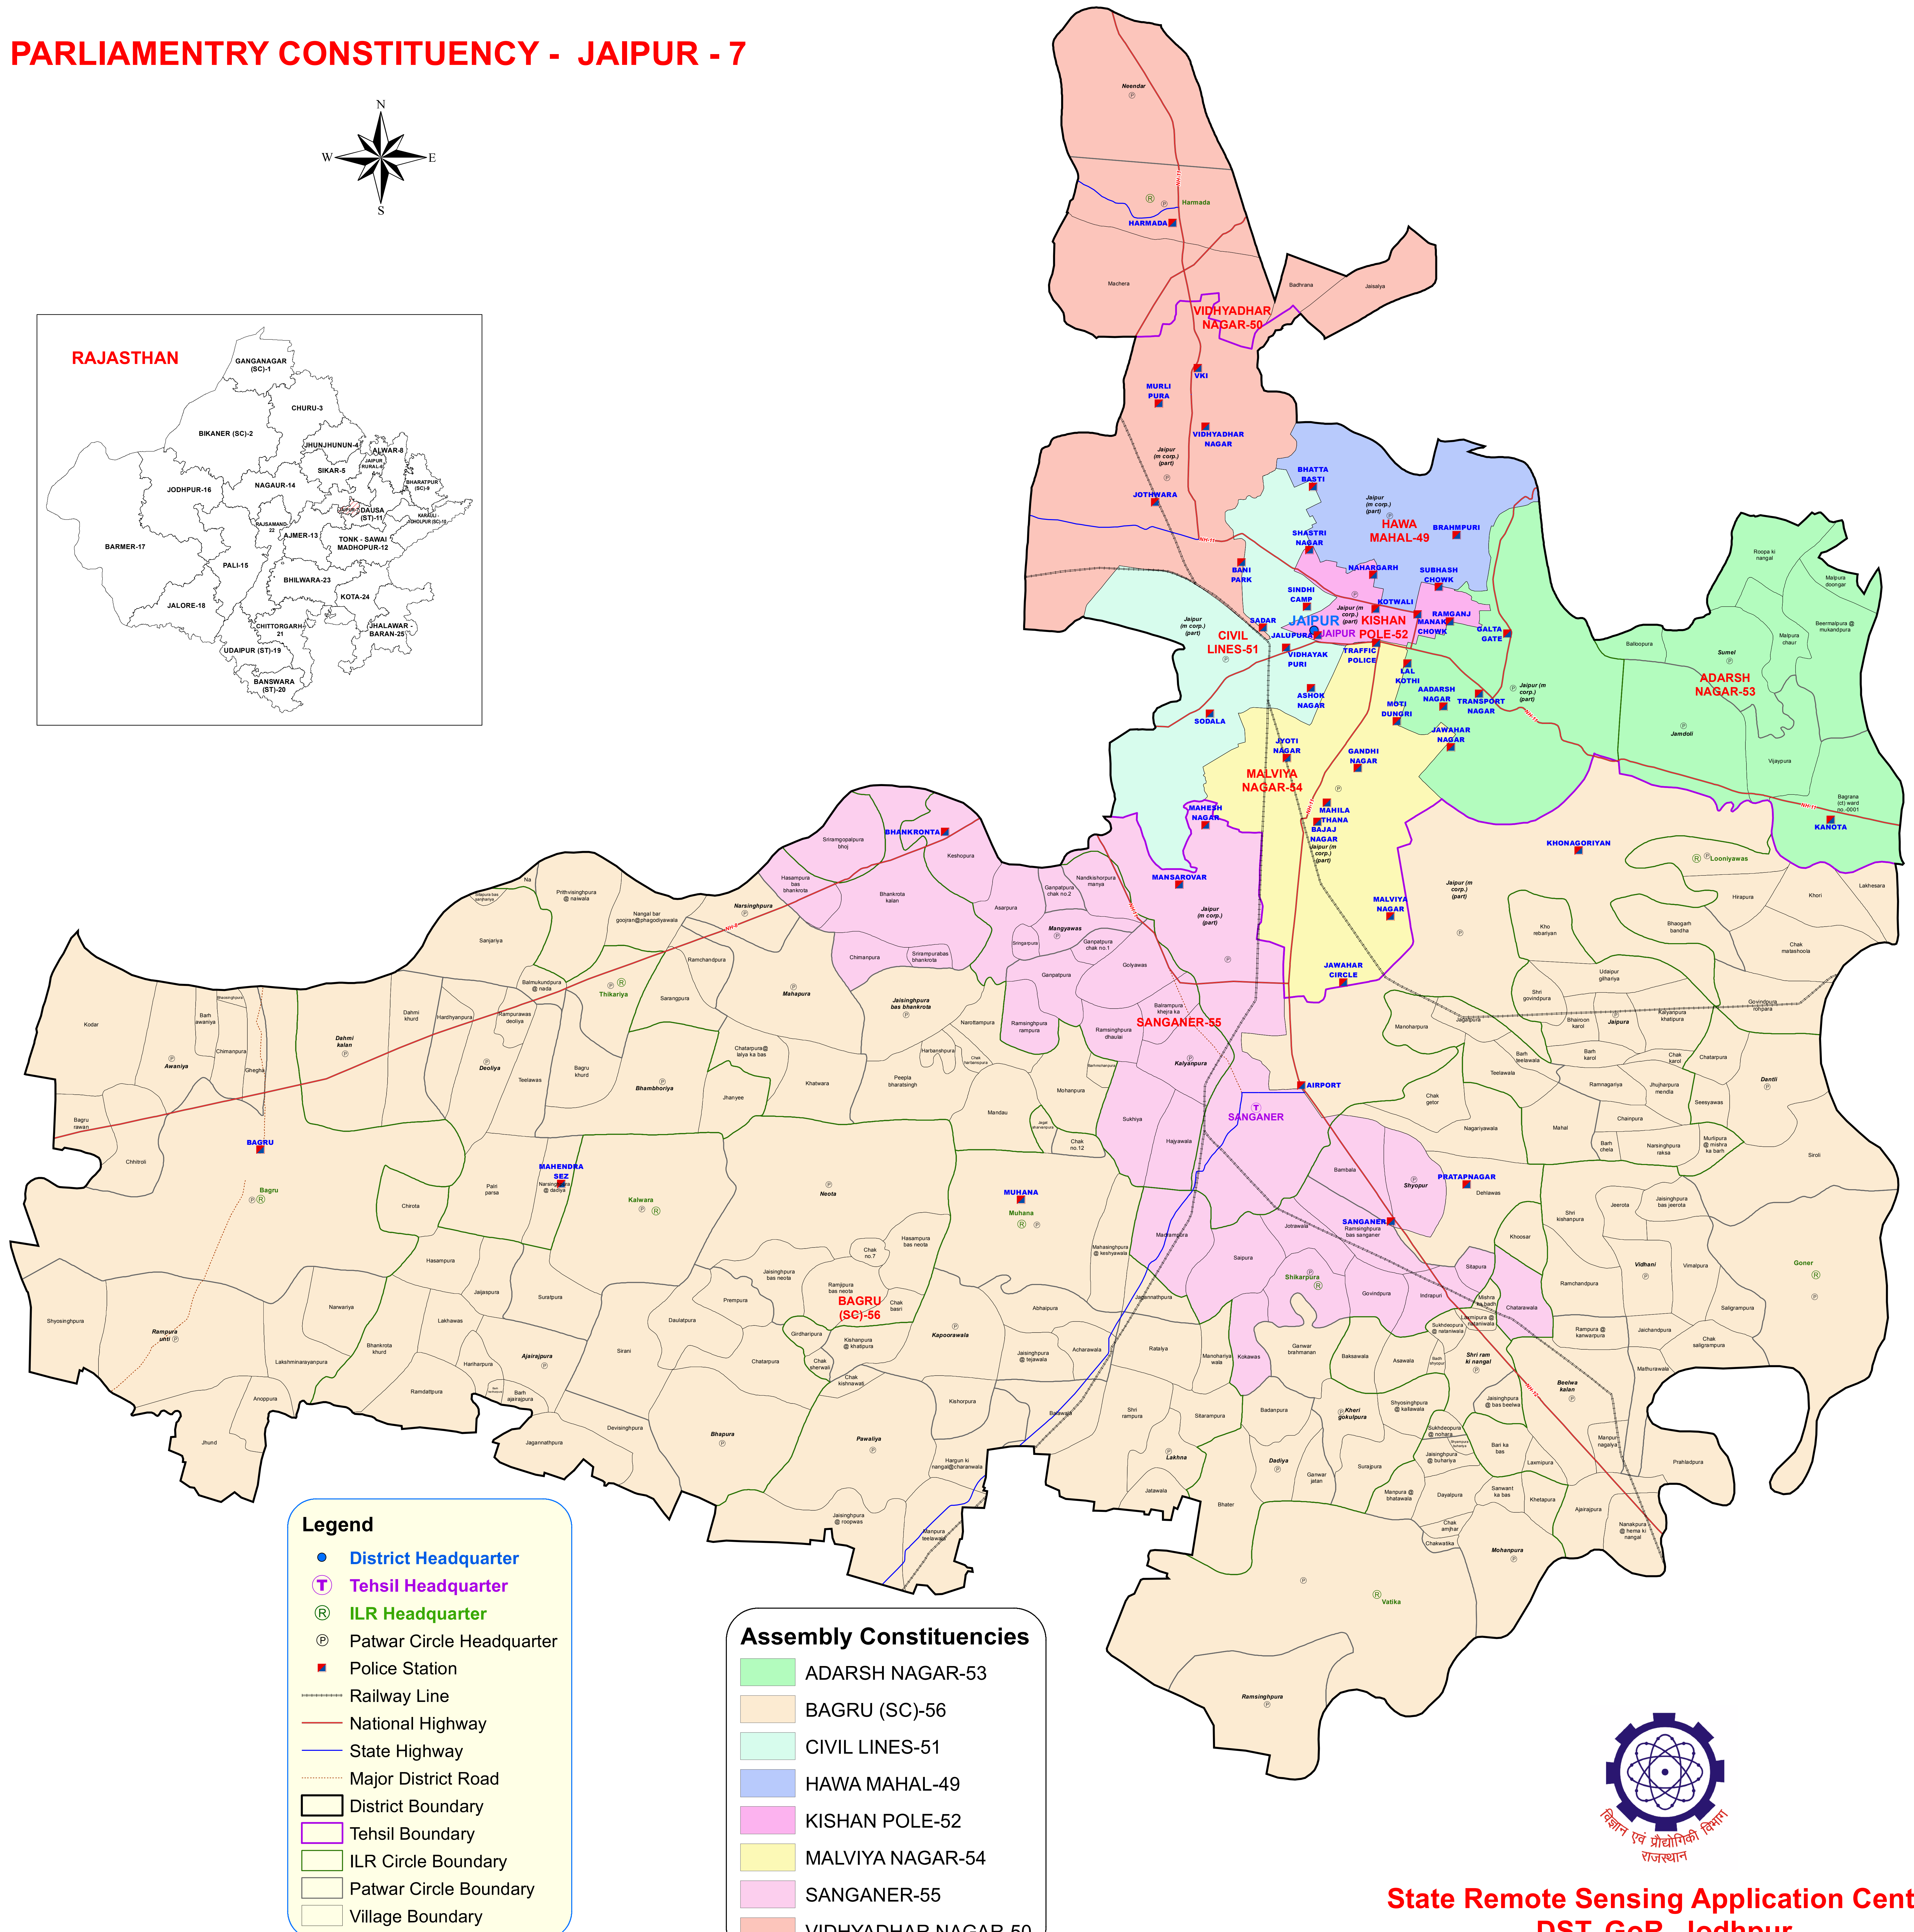

PARLIAMENTARY CONSTITUENCY - JAIPUR - 7

Legend

- District Headquarter
- Ⓣ Tehsil Headquarter
- Ⓜ ILR Headquarter
- Ⓟ Patwar Circle Headquarter
- Police Station
- Railway Line
- National Highway
- State Highway
- Major District Road
- ▭ District Boundary
- ▭ Tehsil Boundary
- ▭ ILR Circle Boundary
- ▭ Patwar Circle Boundary
- ▭ Village Boundary

Assembly Constituencies

- ADARSH NAGAR-53
- BAGRU (SC)-56
- CIVIL LINES-51
- HAWA MAHAL-49
- KISHAN POLE-52
- MALVIYA NAGAR-54
- SANGANER-55
- VIDHYADHAR NAGAR-50

**State Remote Sensing Application Centre
DST, GoR, Jodhpur**